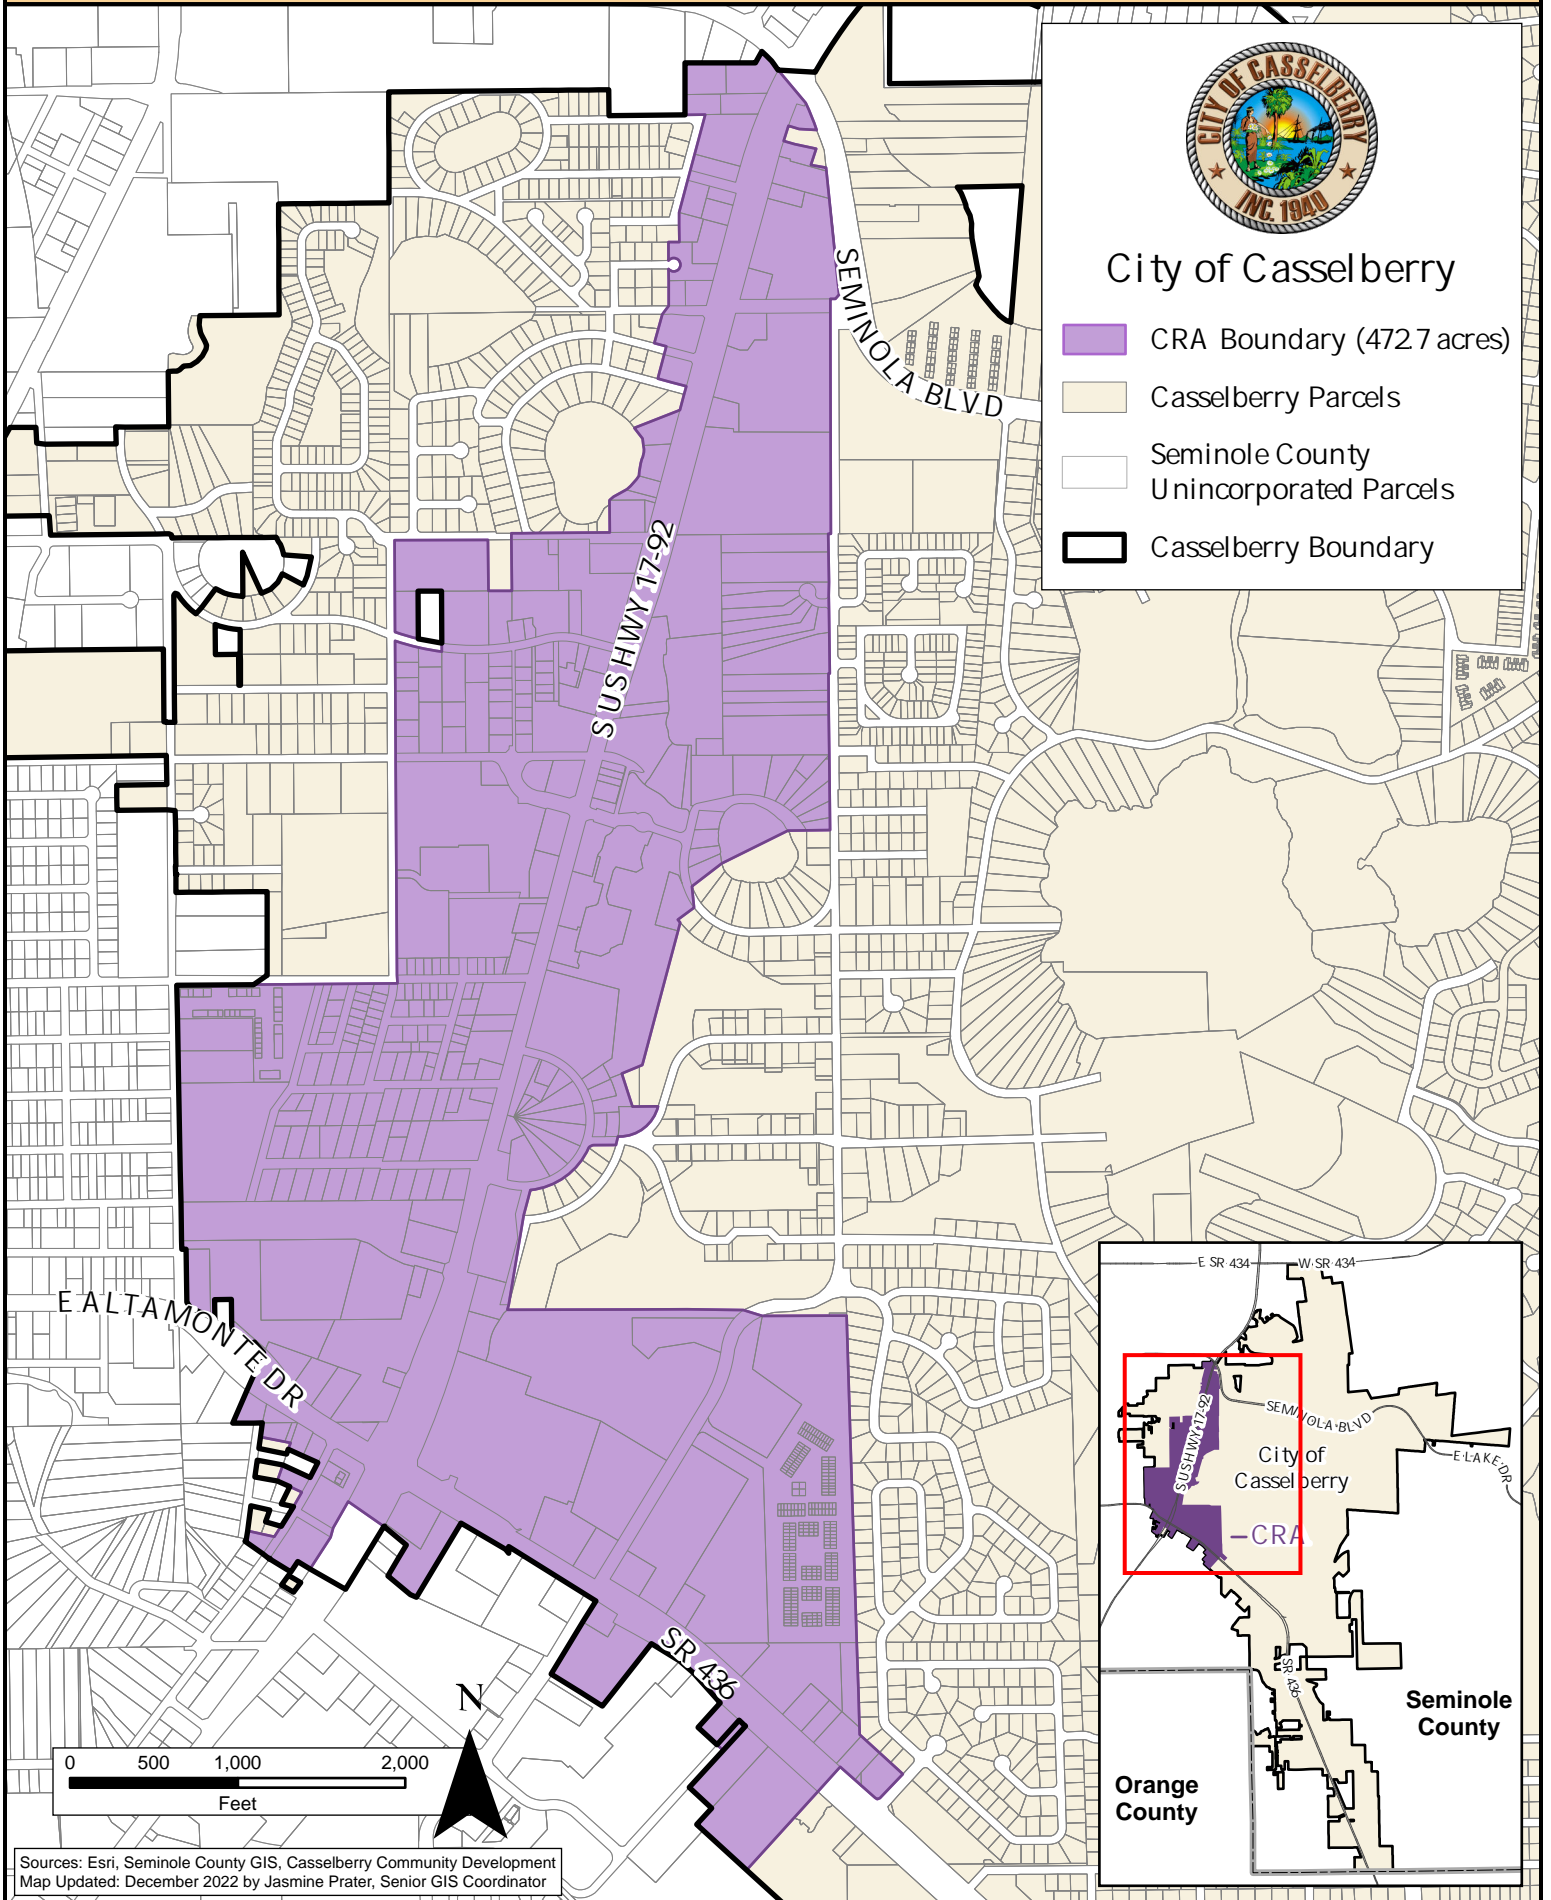

The City of Casselberry Community Redevelopment Area

City of Casselberry

-  CRA Boundary (472.7 acres)
-  Casselberry Parcels
-  Seminole County Unincorporated Parcels
-  Casselberry Boundary

Sources: Esri, Seminole County GIS, Casselberry Community Development
Map Updated: December 2022 by Jasmine Prater, Senior GIS Coordinator